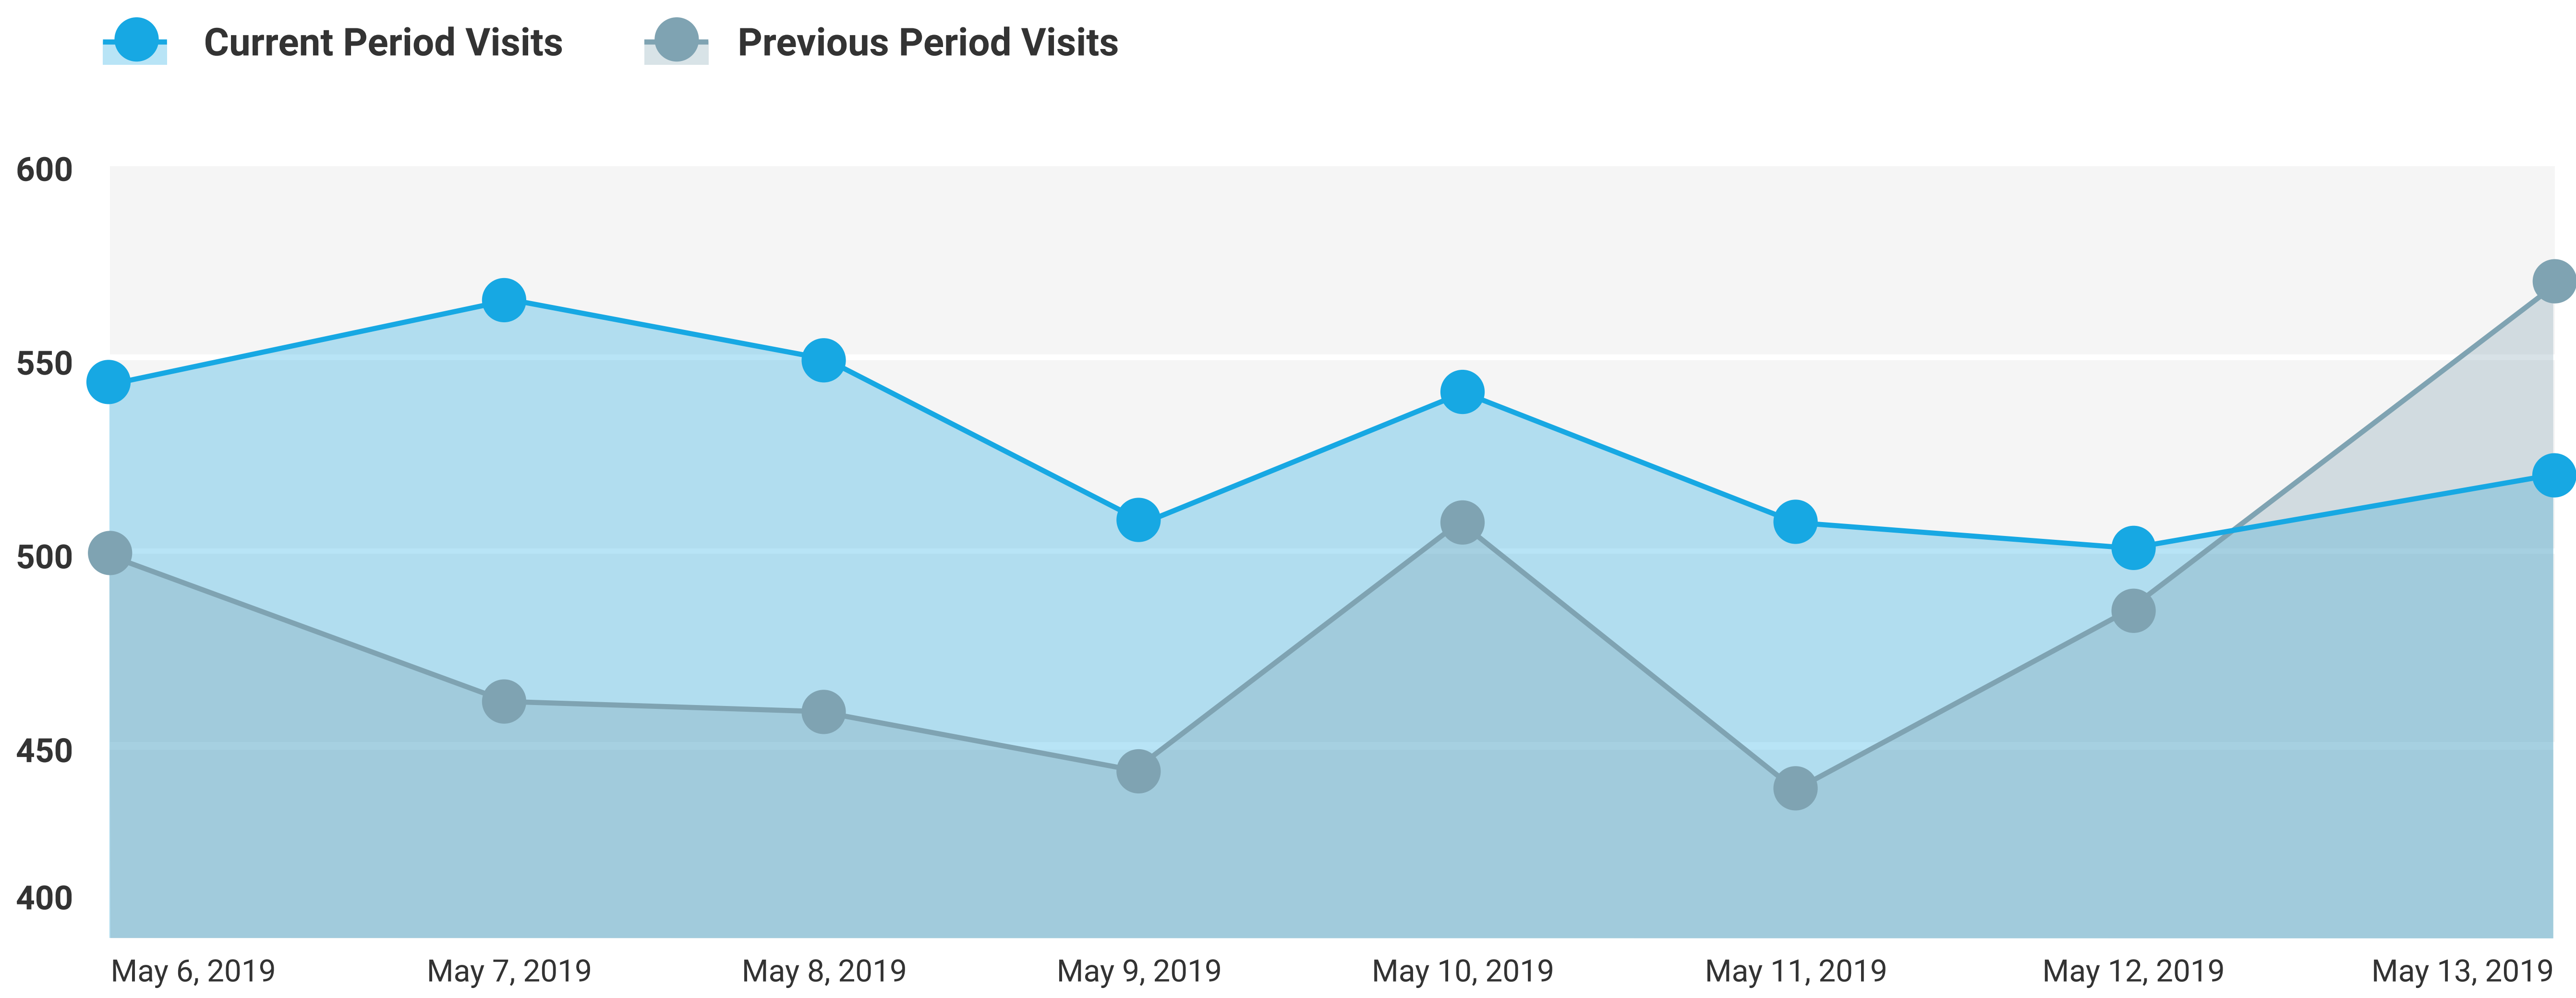

Availability	100%
Outages	0
Downtime	0s

Response Time

This graph shows your server response time over the report period. A lower response time is better.

Analytics

Traffic

An overview of your traffic analytics for the current reporting period compared to last.

Visits

3,775

↑ 16%

Unique Visits

3,377

↑ 4%

Pageviews

8,657