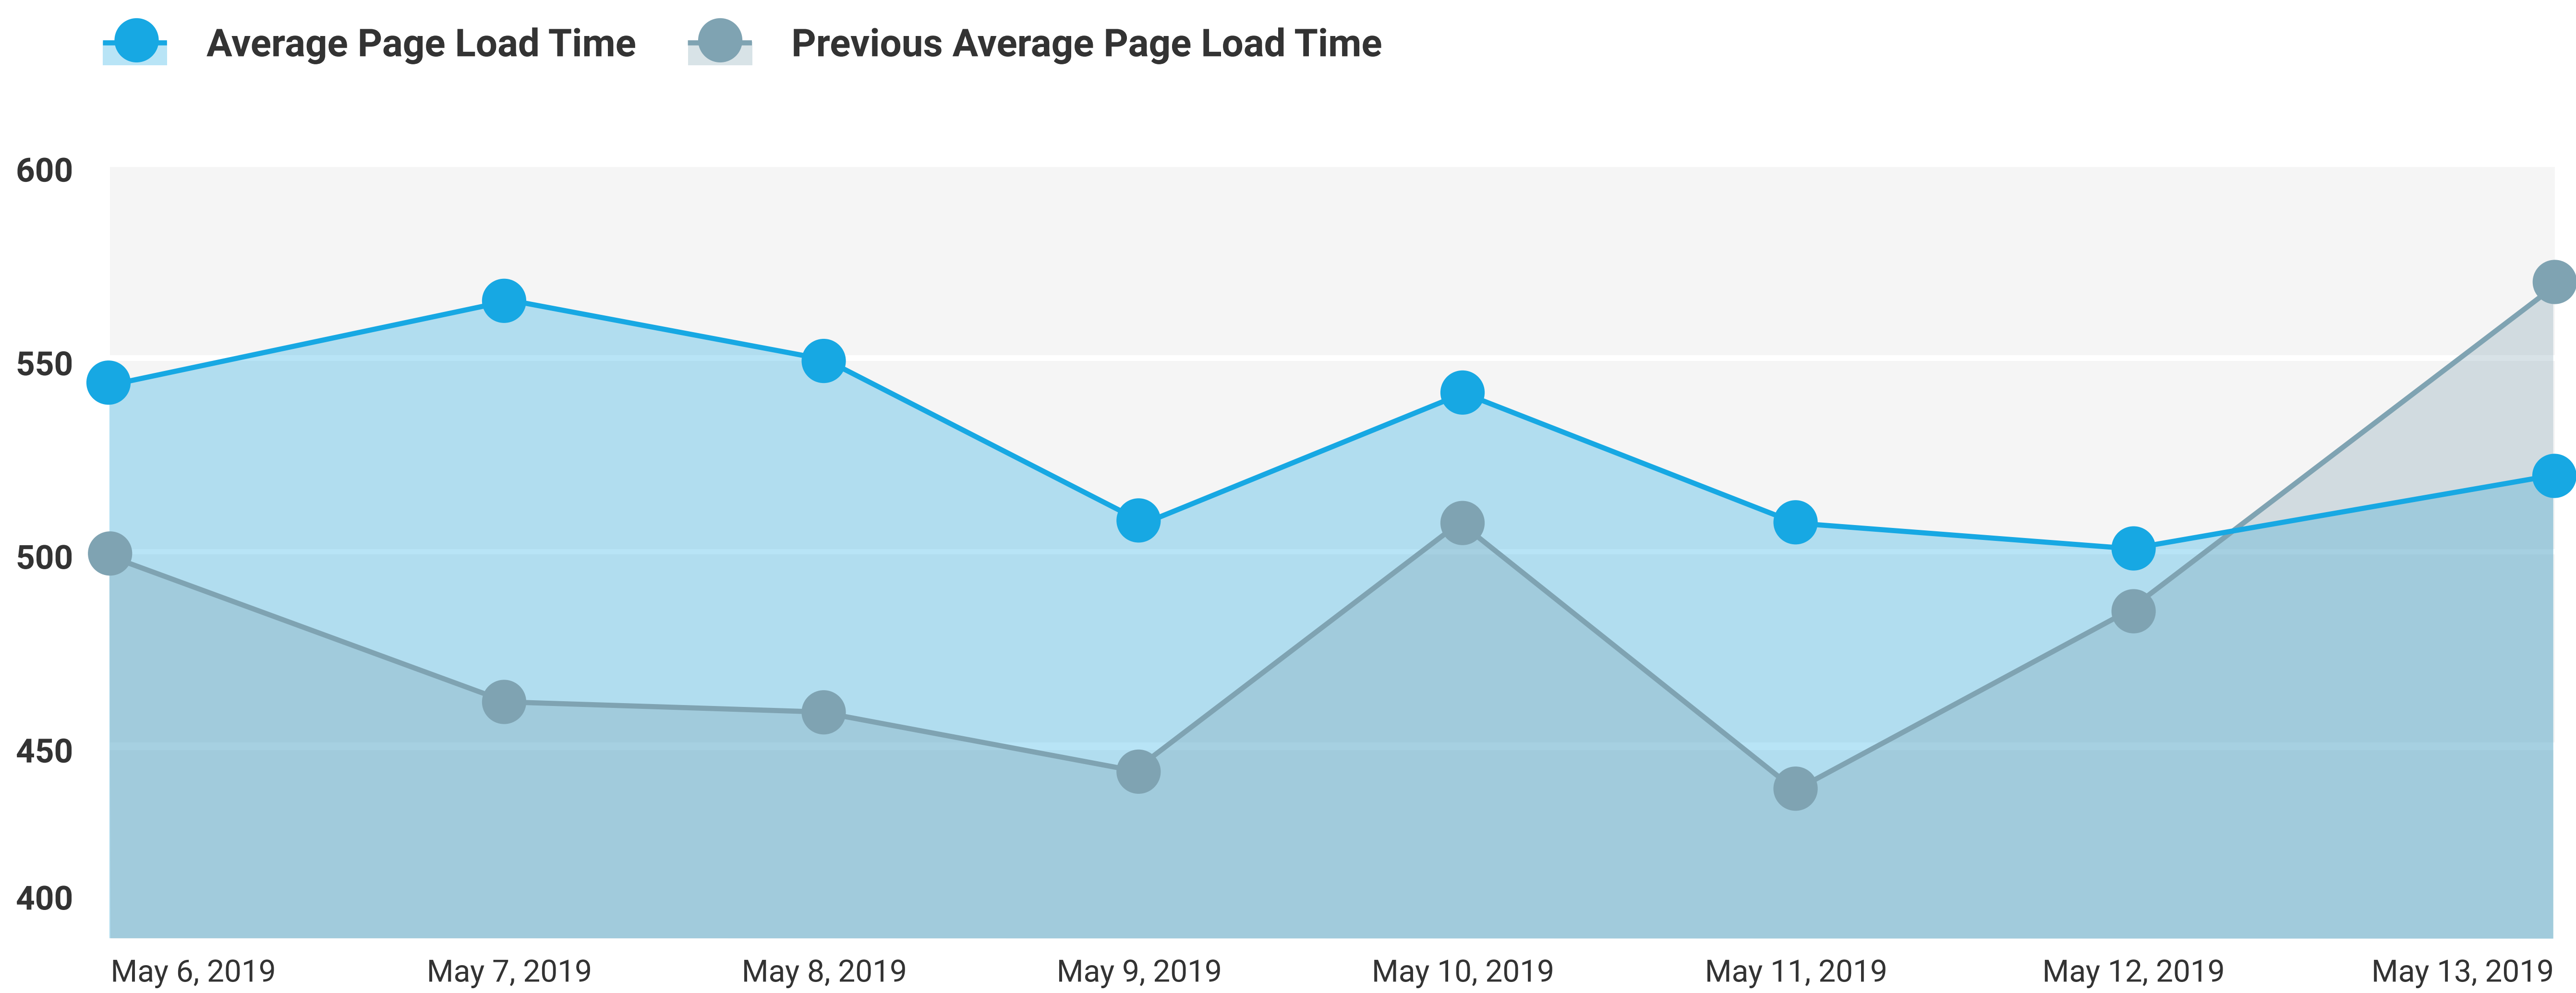

⚡ Performance

Performance Test - Overall Score

Here are your latest performance test results. A score above 85 on desktop and 80 on mobile is considered as a good benchmark.

59 /100
Score On Desktop

15 /100
Score On Mobile

Last Report

May 12, 2019 at 4:20am

Previous Desktop Score

65/100

Previous Mobile Score

25/100

Previous Average Page Load Time

500ms

Current Average Page Load Time

625ms